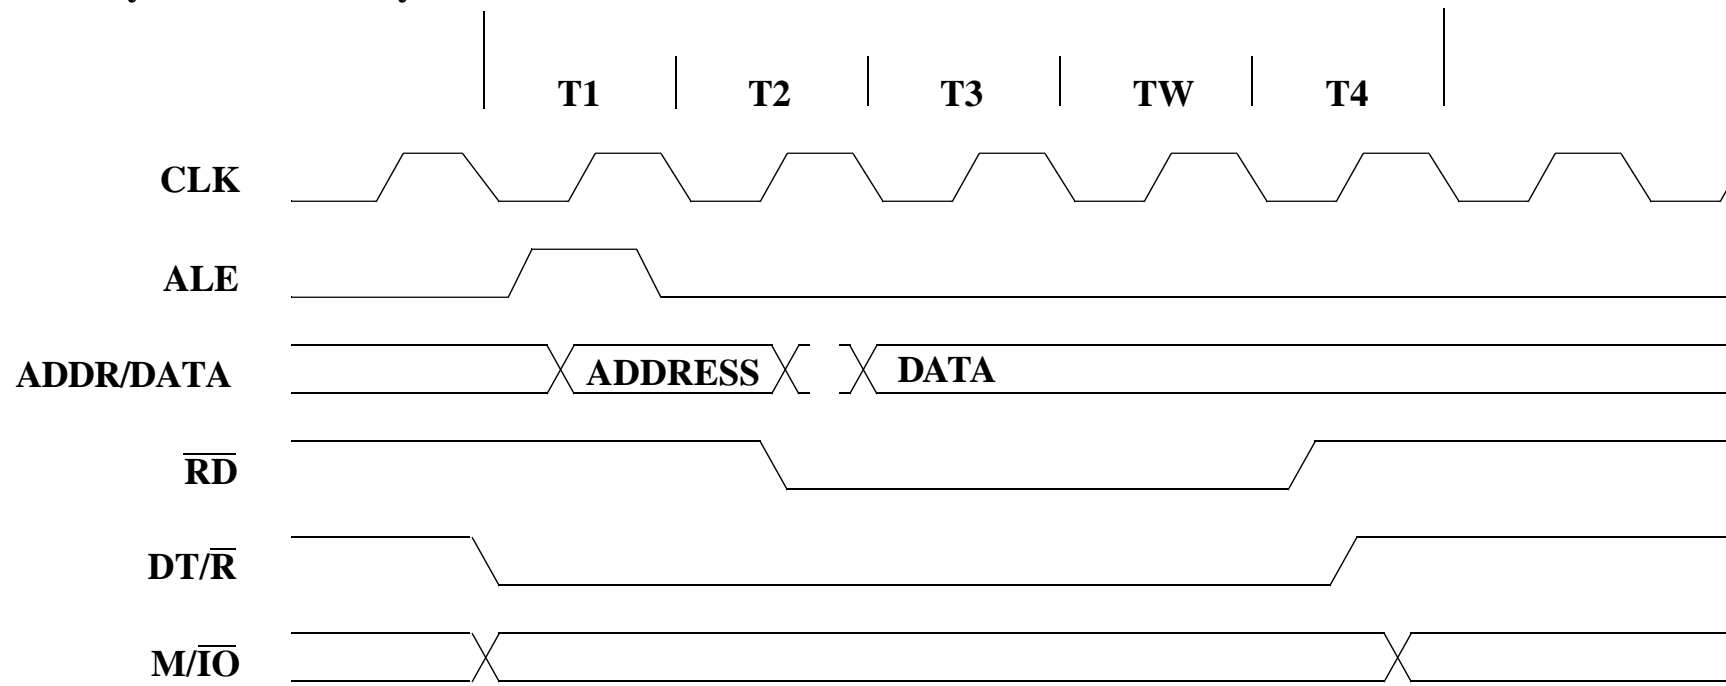

Shared Memory Interface to UT69151 SμMMIT™

FIGURE 1. SμMMIT TO 80C86 CONNECTION DIAGRAM

FIGURE 2. BASIC BUS ARBITRATION DIAGRAM

Industry 80C86: Read Cycle

FIGURE 3. BASIC READ TIMING DIAGRAM

Industry 80C86: Write Cycle

FIGURE 4. BASIC WRITE TIMING DIAGRAM

FIGURE 5. MEMORY LOCATIONS