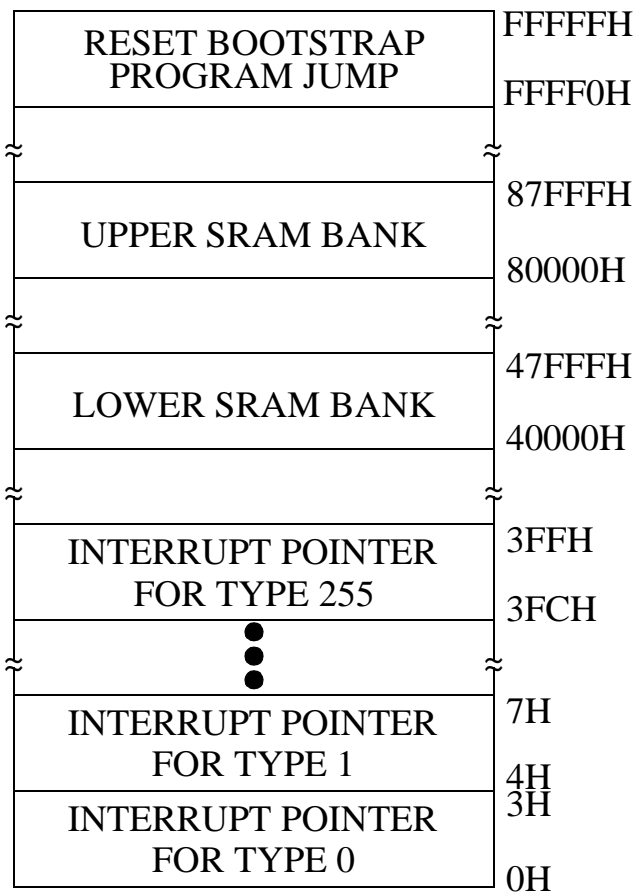

Shared Memory Interface to UT69151 SμMMIT™

FIGURE 1. SμMMIT TO 80C86 CONNECTION DIAGRAM

FIGURE 2. BASIC BUS ARBITRATION DIAGRAM

Industry 80C86: Read Cycle

FIGURE 3. BASIC READ TIMING DIAGRAM

Industry 80C86: Write Cycle

FIGURE 4. BASIC WRITE TIMING DIAGRAM

FIGURE 5. MEMORY LOCATIONS